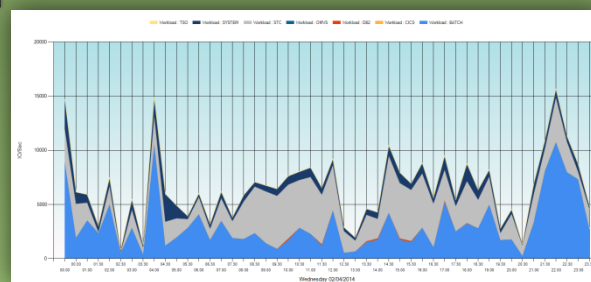

2014... EADM lets you know very easily if 3390 disks response times can impact your WLM strategy. Upon analyzing your RMF or CMF reports (in just one minute), EADM creates 5 easy-to-understand and data-rich graphs:

Before

CPU Workload Service Unit

DASD Workload I/O rate

DASD Service Class I/O rate

Worst 10 QI Periods

Worst 10 Periods

After... (much improved)

CPU Workload Service Unit

DASD Workload I/O rate

DASD Service Class I/O rate

Worst 10 QI Periods

Worst 10 Periods

Technical Storage