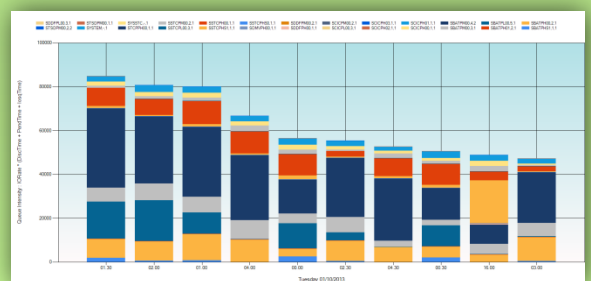

2014... EADM lets you know very easily if 3390 disks response times can impact your WLM strategy. Upon analyzing your RMF or CMF reports (in just one minute), EADM creates 5 easy-to-understand and data-rich graphs:

Before

CPU Workload Service Unit

DASD Workload I/O rate

DASD Service Class I/O rate

Worst 10 QI Periods

Worst 10 Periods

After... (much improved)

CPU Workload Service Unit

DASD Workload I/O rate

DASD Service Class I/O rate

Worst 10 QI Periods

Worst 10 Periods

Technical Storage