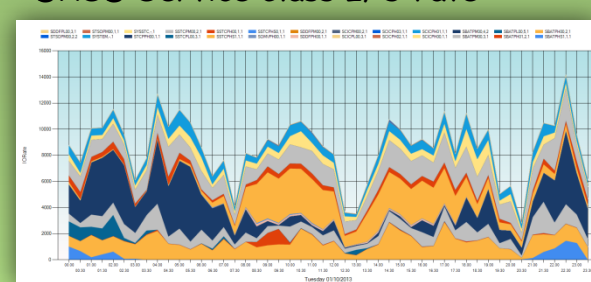

2014... EADM lets you know very easily if 3390 disks response times can impact your WLM strategy. Upon analyzing your RMF or CMF reports (in just one minute), EADM creates 5 easy-to-understand and data-rich graphs:

Before

CPU Workload Service Unit

DASD Workload I/O rate

DASD Service Class I/O rate

Worst 10 QI Periods

Worst 10 Periods

After... (much improved)

CPU Workload Service Unit

DASD Workload I/O rate

DASD Service Class I/O rate

Worst 10 QI Periods

Worst 10 Periods

Technical Storage