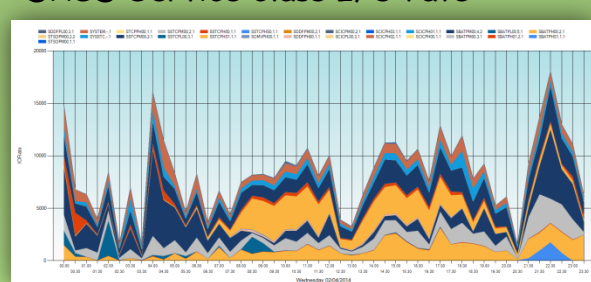

2014... EADM lets you know very easily if 3390 disks response times can impact your WLM strategy. Upon analyzing your RMF or CMF reports (in just one minute), EADM creates 5 easy-to-understand and data-rich graphs:

Before

CPU Workload Service Unit

DASD Workload I/O rate

DASD Service Class I/O rate

Worst 10 QI Periods

Worst 10 Periods

After... (much improved)

CPU Workload Service Unit

DASD Workload I/O rate

DASD Service Class I/O rate

Worst 10 QI Periods

Worst 10 Periods

Technical Storage