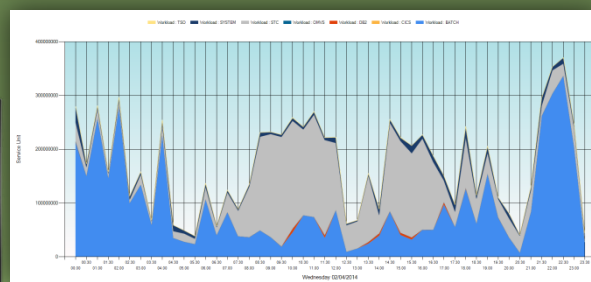

2014... EADM lets you know very easily if 3390 disks response times can impact your WLM strategy. Upon analyzing your RMF or CMF reports (in just one minute), EADM creates 5 easy-to-understand and data-rich graphs:

Before

CPU Workload Service Unit

DASD Workload I/O rate

DASD Service Class I/O rate

Worst 10 QI Periods

Worst 10 Periods

After... (much improved)

CPU Workload Service Unit

DASD Workload I/O rate

DASD Service Class I/O rate

Worst 10 QI Periods

Worst 10 Periods

Technical Storage