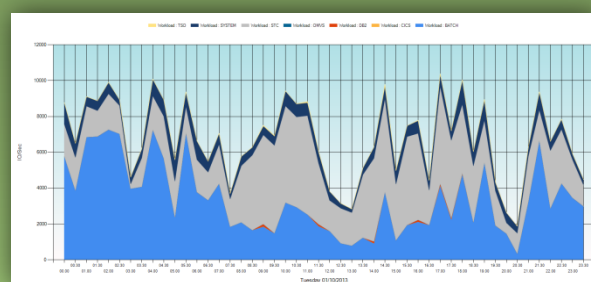

2014... EADM lets you know very easily if 3390 disks response times can impact your WLM strategy. Upon analyzing your RMF or CMF reports (in just one minute), EADM creates 5 easy-to-understand and data-rich graphs:

Before

CPU Workload Service Unit

DASD Workload I/O rate

DASD Service Class I/O rate

Worst 10 QI Periods

Worst 10 Periods

After... (much improved)

CPU Workload Service Unit