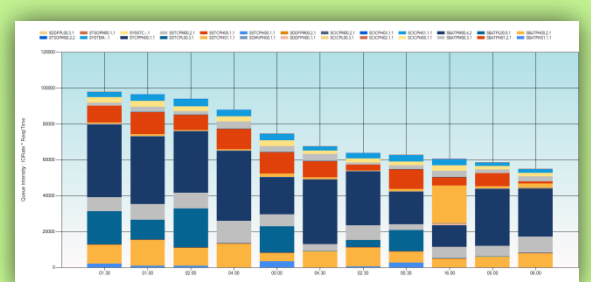

2014... EADM lets you know very easily if 3390 disks response times can impact your WLM strategy. Upon analyzing your RMF or CMF reports (in just one minute), EADM creates 5 easy-to-understand and data-rich graphs:

Before

CPU Workload Service Unit

DASD Workload I/O rate

DASD Service Class I/O rate

Worst 10 QI Periods

Worst 10 Periods

After... (much improved)

CPU Workload Service Unit

DASD Workload I/O rate

DASD Service Class I/O rate

Worst 10 QI Periods

Worst 10 Periods

Technical Storage