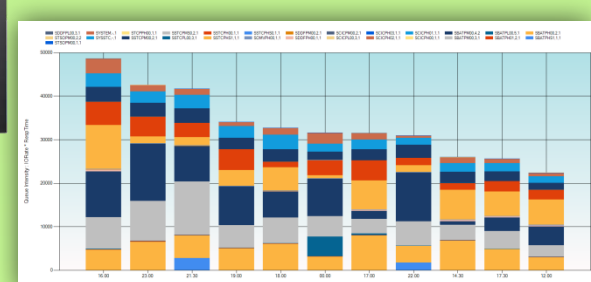

2014... EADM lets you know very easily if 3390 disks response times can impact your WLM strategy. Upon analyzing your RMF or CMF reports (in just one minute), EADM creates 5 easy-to-understand and data-rich graphs:

Before

CPU Workload Service Unit

DASD Workload I/O rate

DASD Service Class I/O rate

Worst 10 QI Periods

Worst 10 Periods

After... (much improved)

CPU Workload Service Unit

DASD Workload I/O rate

DASD Service Class I/O rate

Worst 10 QI Periods

Worst 10 Periods

Technical Storage