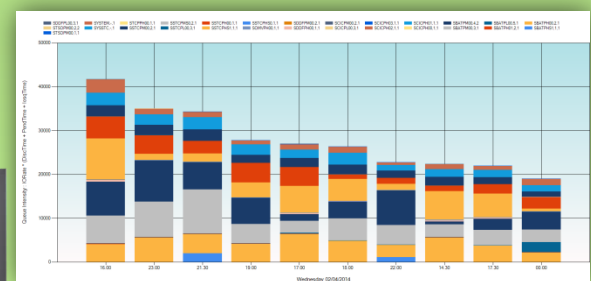

2014... EADM lets you know very easily if 3390 disks response times can impact your WLM strategy. Upon analyzing your RMF or CMF reports (in just one minute), EADM creates 5 easy-to-understand and data-rich graphs:

Before

CPU Workload Service Unit

DASD Workload I/O rate

DASD Service Class I/O rate

Worst 10 QI Periods

Worst 10 Periods

After... (much improved)

CPU Workload Service Unit

DASD Workload I/O rate

DASD Service Class I/O rate

Worst 10 QI Periods

Worst 10 Periods

Technical Storage