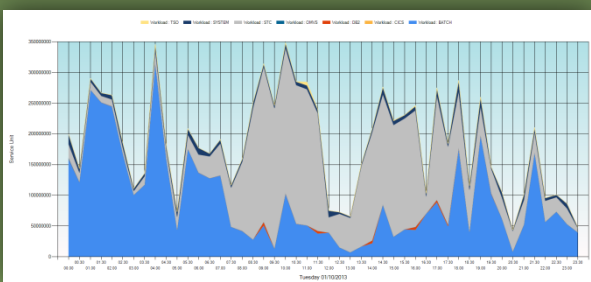

2014... EADM lets you know very easily if 3390 disks response times can impact your WLM strategy. Upon analyzing your RMF or CMF reports (in just one minute), EADM creates 5 easy-to-understand and data-rich graphs:

Before

CPU Workload Service Unit

DASD Workload I/O rate

DASD Service Class I/O rate

Worst 10 QI Periods

Worst 10 Periods

After... (much improved)

CPU Workload Service Unit